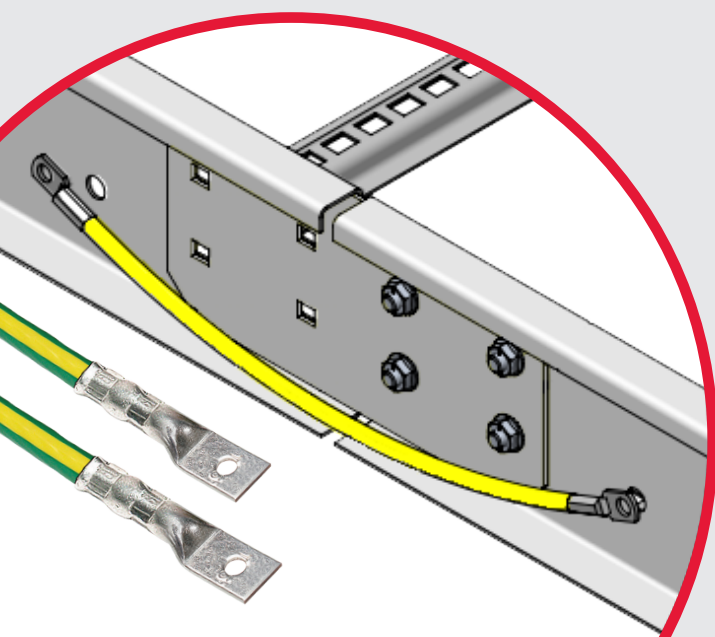

Which Earth Straps should be used?

EzyStrut offers three main types of earth strap, which differ in the size of the cable used to produce them: **35mm²**, **50mm²** and **70mm²**.

Depending on the environmental conditions in which the cable ladders are used, the electrical load they are intended to carry, the importance of the structure, and other necessary variables, the contractor will need to elect a suitable type from the sizes EzyStrut can offer.

The correct **length** of the earth strap should be recommended by the EzyStrut sales team, to suit the relevant distance between the pre-punched holes on the cable ladder. The correct earth strap lengths for each type of cable ladder are listed in the table below.

Earth straps are usually supplied with M10 lugs in various material finishes. Be sure to select a material finish compatible with the cable ladder in use. Hex nuts and hex bolts for affixing the earth straps are sold separately.